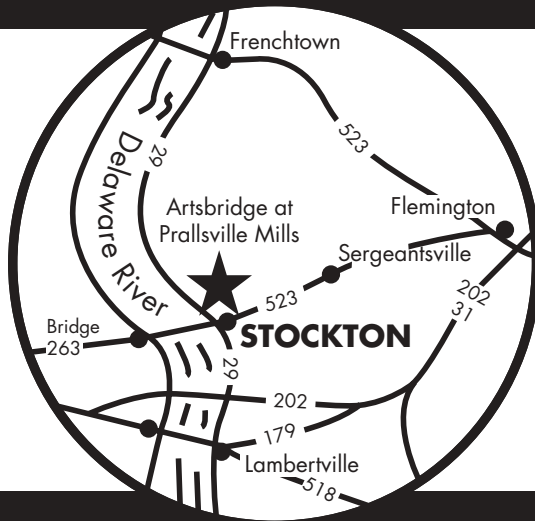

Opening Reception | Friday, April 12th | 6 to 9pm

POST OFFICE BOX 354
LAMBERTVILLE, NJ 08530

You're
Artsbridge at
Prallsville Mills
8th Annual National
Juried Show

Invited

Opening Reception | Friday, April 12th | 6 to 9pm

Open Daily

April 12 to 26th
11am to 5pm

Gala Party

Live Entertainment
Wine & Hors D'oeuvres

\$5 Donation at the Door

Prallsville Mills
Route 29
Stockton, NJ